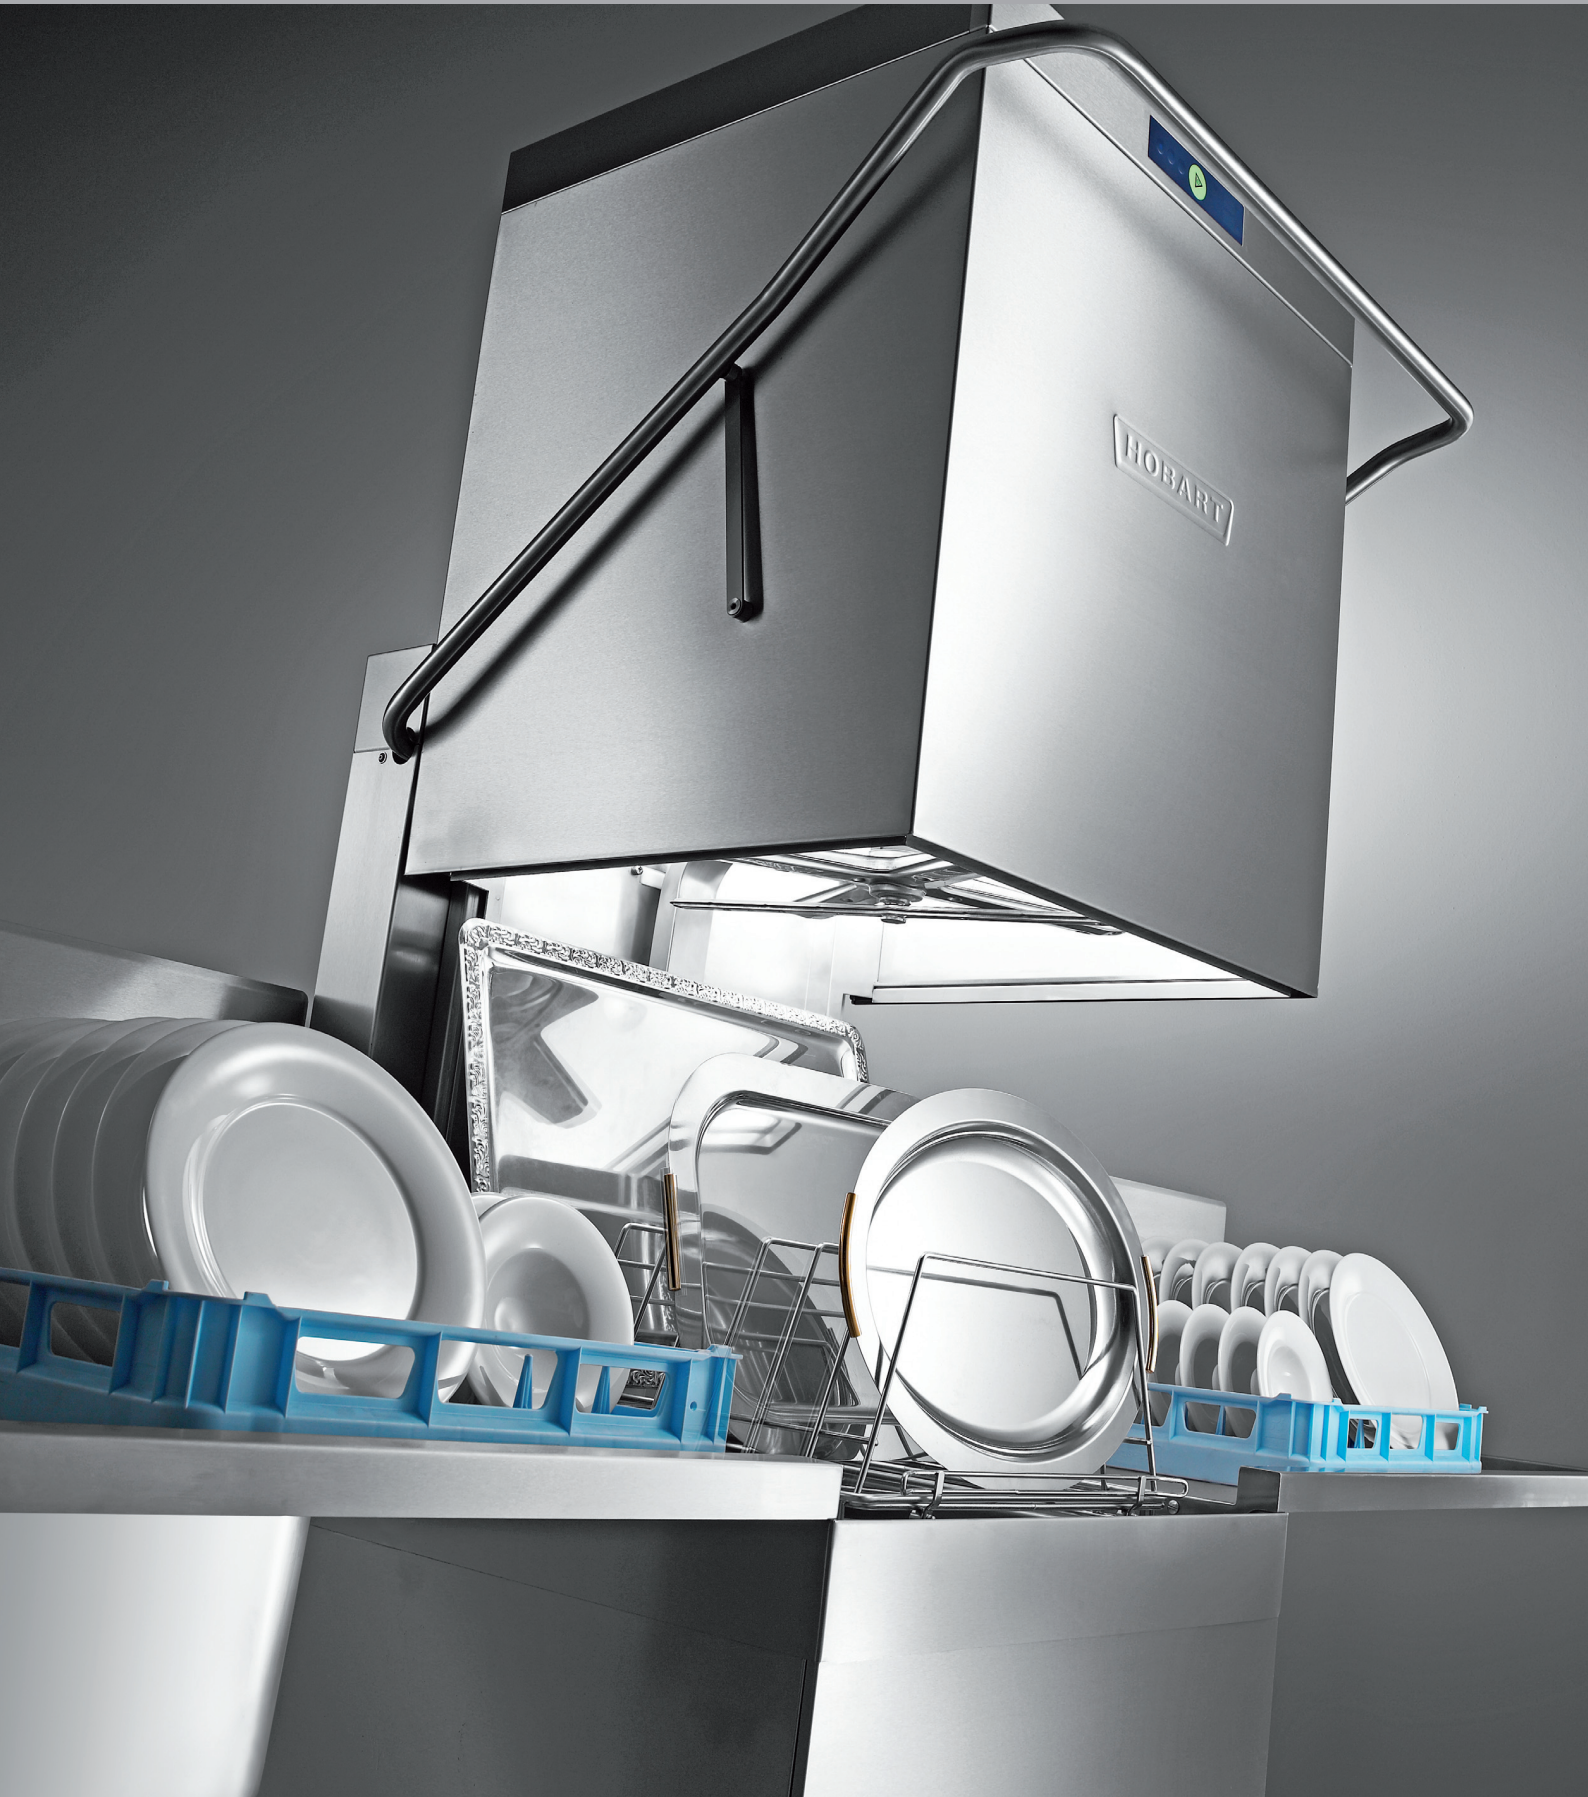

WAREWASHING
HOOD-TYPE DISHWASHER

PROFI AUXXL

EFFICIENT - RELIABLE - INNOVATIVE

1 | PRODUCT FEATURES

In addition to the models AMX/AUX
HOBART also offers a **large hood model: AUXXL**
With both loading height and width increased by 100 mm the
AUXXL offers increased capacity to easily wash big containers,
two 1/1 GN-boxes and 8 trays of 400 x 600 mm.

2 | TECHNICAL DATA

MODEL	AUXXL (400 V)	AUXCLR (400 V)
Cycle times in sec. [1]	52 / 90 / 240 / > 240	52 / 90 / 240 / > 240
Capacity [2]		
Racks / h	70	70
Plates / h	1.260	1.260
Glasses / h	2.520	2.520
Temperature in °C		
Wash temperature approx.	60	60
Rinse temperature approx.	85	85
Tank volume litres	40	40
Fresh water consumption per cycle litres	2,5	2,5
Pump capacity kW / l / min	2 x 1,1 / 600	2 x 1,1 / 600
Tank heating kW	2,5	2,5
Booster loading kW*	12,3 / 6,15	6,15
Total loading kW	17,1 / 10,9	10,9
Dimensions in mm		
Width/Depth/Height	735/635/1.610	735/635/1.610
Open hood height	2.195	2.195
Loading height	540	540
Rack size	500 x 500 / 500 x 530	500 x 500 / 500 x 530
Multi rack size	530 x 655	530 x 655
Features		
Heat Recovery E-SAVE	-	●
Drain pump	●	●
Rinse system ACCURINSE	●	●
Rinse aid dispenser	●	●
Detergent dispenser	●	●
Corner installation possible	●	●
Rack equipment	1 x plate rack 1 x plate/tray rack 1 x universal rack	1 x plate rack 1 x plate/tray rack 1 x universal rack

[1] The machine is equipped with an automatic cycle-time control which ensures hygienic rinse temperatures even on a cold-water supply or with reduced heating performance.

[2] Theoretical performance

*Multi-Setting: The heater output can be reduced at site from 12.3 kW to 6.15 kW if required.