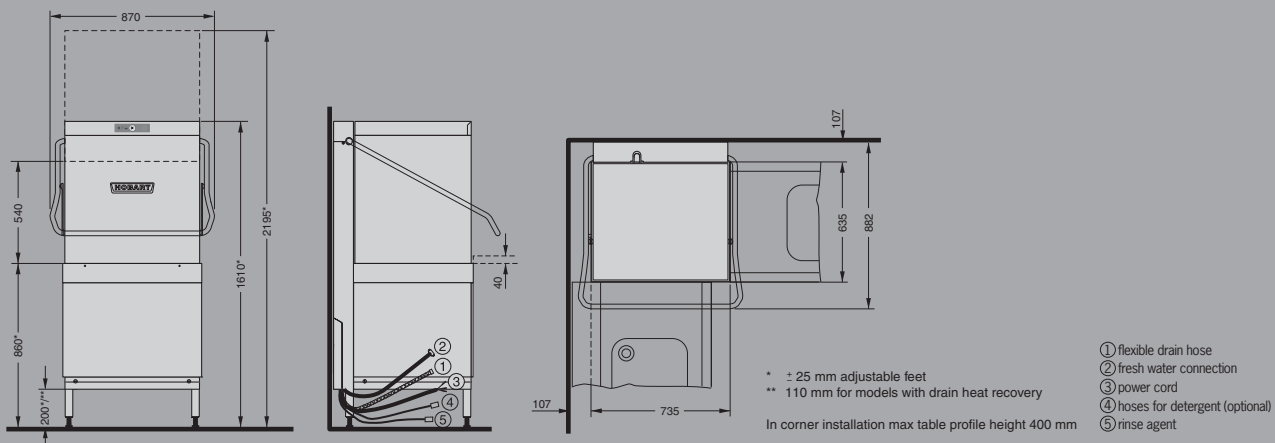

WAREWASHING
HOOD-TYPE DISHWASHER

PROFI AUXXL

EFFICIENT - RELIABLE - INNOVATIVE

1 | PRODUCT FEATURES

In addition to the models AMX/AUX
HOBART also offers a **large hood model: AUXXL**
With both loading height and width increased by 100 mm the
AUXXL offers increased capacity to easily wash big containers,
two 1/1 GN-boxes and 8 trays of 400 x 600 mm.

2 | TECHNICAL DATA

MODEL	AUXXL (400 V)	AUXCLR (400 V)
Cycle times in sec. [1]	52 / 90 / 240 / > 240	52 / 90 / 240 / > 240
Capacity [2]		
Racks / h	70	70
Plates / h	1.260	1.260
Glasses / h	2.520	2.520
Temperature in °C		
Wash temperature approx.	60	60
Rinse temperature approx.	85	85
Tank volume litres	40	40
Fresh water consumption per cycle litres	2,5	2,5
Pump capacity kW / l / min	2 x 1,1 / 600	2 x 1,1 / 600
Tank heating kW	2,5	2,5
Booster loading kW*	12,3 / 6,15	6,15
Total loading kW	17,1 / 10,9	10,9
Dimensions in mm		
Width/Depth/Height	735/635/1.610	735/635/1.610
Open hood height	2.195	2.195
Loading height	540	540
Rack size	500 x 500 / 500 x 530	500 x 500 / 500 x 530
Multi rack size	530 x 655	530 x 655
Features		
Heat Recovery E-SAVE	-	●
Drain pump	●	●
Rinse system ACCURINSE	●	●
Rinse aid dispenser	●	●
Detergent dispenser	●	●
Corner installation possible	●	●
Rack equipment	1 x plate rack 1 x plate/tray rack 1 x universal rack	1 x plate rack 1 x plate/tray rack 1 x universal rack