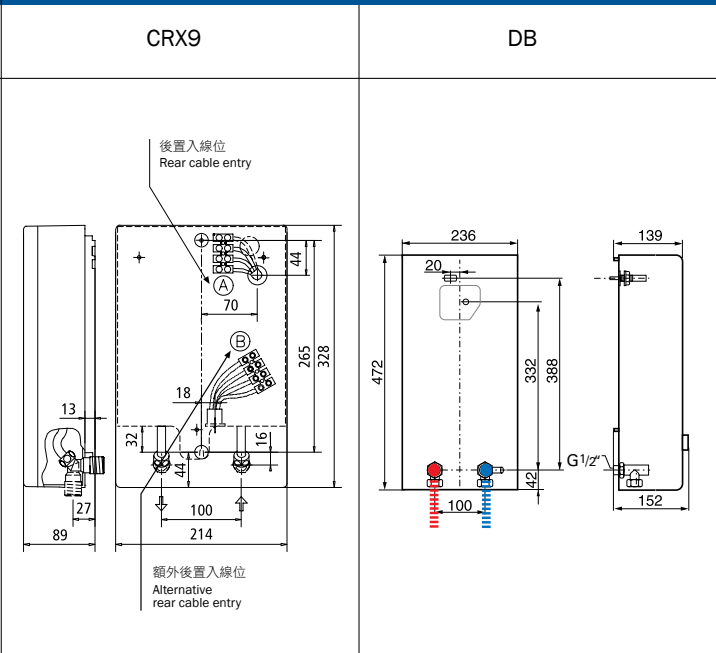

DCX				DBX18	DBX21	DBX24	DB18	DB21	CRX9	
380 - 415 V/50 Hz ^{380-400V}/_{50 Hz}				380 - 415 V/50 Hz			380 - 400 V/50 Hz		220 - 240 V/50 Hz	
三相 3-Phase				三相 3-Phase			三相 3-Phase		單相 1-Phase	
16.2-19.4	19.0-22.6	21.6-25.8	24.4-27.0	16.2-19.4	19.0-22.6	21.6-25.8	16.2-19.4	19.0-21.0	8.1-9.6	
25-27	29-30	33-36	37-39	25-27	29-31	33-36	25-26	29-30	36.6-39.9	
2.5 - 8.0 ⁽²⁾				2.5-7.0⁽²⁾	2.5-8.0⁽²⁾		4.0-7.0	4.6-8.0	2.4-5.0⁽²⁾	
10				10			10		6	
9.2	10.7	12.3	13.8	9.2	10.7	12.3	9.2	10.7	5.0⁽⁵⁾	
35, 38, 42, 48, 55				30-60			N/A		35-55	
不可 NO				不可 NO			不可 NO		不可 NO	
(H) 466 (W) 231 (D) 97				(H) 466 (W) 231 (D) 97			(H) 472 (W) 236 (D) 139		(H) 328 (W) 214 (D) 89	
3.7				3.7			3.5		2.4	
電子控制 Electronic Control				電子控制 Electronic Control			水壓控制 Hydraulic Control		電子控制 Electronic Control	
4	4	6	6	4	4	6	4	4	6	
1/2"				1/2"			1/2"		1/2"	
CE, CCC, IEC60335-1 (ed.4), IEC60335-2-35 (ed.4), IP 25 / Class 1				CE, CCC, IEC60335-1 (ed.4), IEC60335-2-35 (ed.4), IP 25 / Class 1			CE, IEC 60335-2-35:2002 (ed.4) + A1:2006 IEC 60335-1:2001 (ed.4) (incl. Cor. 1:2002) + A1:2004 (incl. Cor. 1:2005 + A2:2008 (incl. Cor. 1:2008) IEC 62233:2005 (ed.1), IP 25 / Class 1		CE, CCC, IEC60335-1 + A1:1994 + A2:1999 (incl. 3 1991), IEC60335-2-35 + A1:1999, IP 24 (undersink installation) / Class 1, IP 25 (oversink installation) / Class 1	
浴盆、淋浴、鋅盆、洗手盆 Bath, Shower, Kitchen Sink, Wash Basin				浴盆、淋浴、鋅盆、洗手盆 Bath, Shower, Kitchen Sink, Wash Basin			浴盆、淋浴、鋅盆、洗手盆 Bath, Shower, Kitchen Sink, Wash Basin		淋浴、鋅盆、洗手盆 Shower, Kitchen Sink, Wash Basin	

(6) 中英文版如有出入，一概以英文版為準。

If there is any inconsistency or ambiguity between the English and the Chinese version, the English version shall prevail.

(7) 規格和設計如有變更，恕不另行通知。最新版本以 www.germanpool.com 網上版為準。

(8) 所有即熱式電熱水器(熱水器)必須由經認可的專業人員安裝；整個安裝工程必須由這名人員全權負責。每部熱水器安裝手冊內的指示必須嚴格遵守。電工必須遵守適用標準和安裝規定，並確保安裝符合當地所有相關法規、供電和供水公司規定及安全規則。