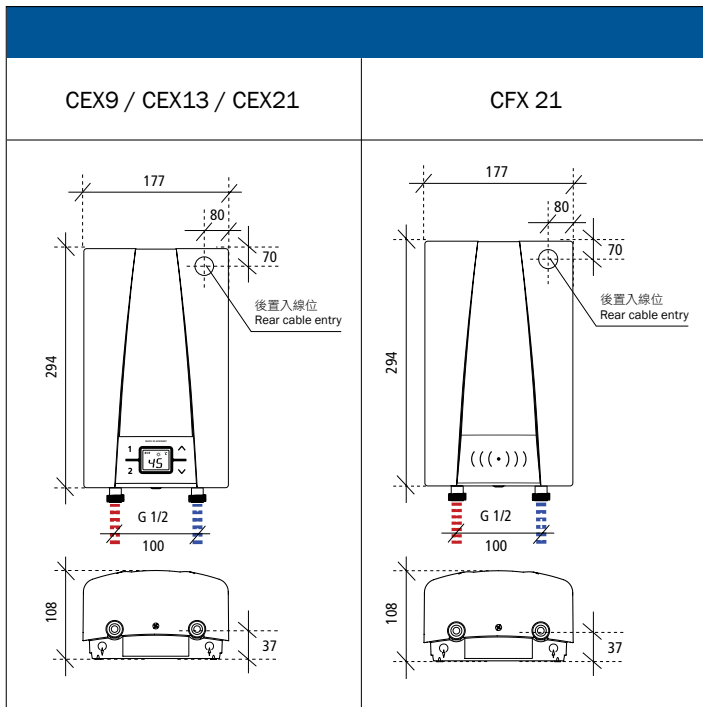

型號 Model	CEX13		CEX21	CFX21		
電壓 / 頻率 (伏特 / 赫茲) Voltage / Frequency (V/Hz)	380 - 415 V/50 Hz		380 - 415 V/50 Hz	380 - 415 V/50 Hz		
電源 (單相 / 三相) Power Supply (1-Phase / 3-Phase)	三相 3-Phase		三相 3-Phase	三相 3-Phase		
功率 (千瓦) Power Consumption (kW)⁽¹⁾	10.0 - 11.8	12.2 - 14.5	16.2 - 19.4	19.0 - 22.6	16.2 - 19.4	19.0 - 22.6
電流 (安培) Electrical Current (A)	14.0 - 17.0	18.0 - 21.0	25.0 - 27.0	29.0 - 31.0	25.0 - 27.0	29.0 - 31.0
最低及最高入水流量要求 (公升/分鐘) Min-Max Flow Rate (L/min)⁽²⁾	2.0 - 5.0⁽²⁾		2.0 - 8.0		2.0 - 8.0	
最高水壓要求 Maximum Water Pressure (bar)	10		10		10	
每分鐘熱水流量 (熱水升溫 Δt=25 K) (公升/分鐘) Hot Water Flow Rate @ Δt=25 K (L/min)⁽³⁾⁽⁴⁾	5.6	6.9	9.2 - 10.7		9.2 - 10.7	
可選擇溫度範圍 (°C) Temperature Adjustment Range (°C)	20 - 60		20 - 60		20 - 60	
兼容太陽能系統 Solar-compatible	可 YES 最高入水水溫達70°C Max Inlet temperature 70°C		可 YES 最高入水水溫達70°C Max Inlet temperature 70°C		可 YES 最高入水水溫達70°C Max Inlet temperature 70°C	
尺寸 (毫米) Dimensions (mm)	(H) 294 (W) 177 (D) 108		(H) 294 (W) 177 (D) 108		(H) 294 (W) 177 (D) 108	
注水後重量 (公斤) Net Weight: Full Tank (kg)	2.7		2.7		3.1	
控制 Control	電子控制 Electronic Control		電子控制 Electronic Control		電子控制 Electronic Control	
電源線要求 (平方毫米) Required Cable Size (mm²)	1.5	2.5	4	4	4	4
出入水喉 Inlet / Outlet Water Pipe	1/2"		1/2"		1/2"	
認證 / VDE防水安全認證 Certification / VDE Approval	CE, CCC, IEC60335-1 (ed.4), IEC60335-2-35 (ed.4), IP 25 / Class 1		CE, CCC, IEC60335-1 (ed.4), IEC60335-2-35 (ed.4), IP 25 / Class 1		CE, CCC, IEC60335-1 (ed.4), IEC60335-2-35 (ed.4), IP 25 / Class 1	
應用 Applications	淋浴、鋅盆、洗手盆 Shower, Kitchen Sink, Wash Basin		浴盆、淋浴、鋅盆、洗手盆 Bath, Shower, Kitchen Sink, Wash Basin		浴盆、淋浴、鋅盆、洗手盆 Bath, Shower, Kitchen Sink, Wash Basin	

1. 具體規定隨當地供電部門的不同而變化，需由有相關資格的電工進行安裝。
   Regulations vary according to the regional power supply authority. Must only be connected by a qualified electrician.
2. 為取得最佳升溫效果，對水流進行了限制。DEX、DCX及DBX內置限流器(8 L/min)。CEX13、DEX12、CEX9及CRX9內置限流器(5 L/min)。Flow is limited in order to obtain optimal temperature increase. DEX, DCX and DBX are inserted with flow limiter 8L/min. CEX13, DEX12, CEX9, and CRX9 are inserted with flow limiter 5L/min.
3. 例如溫度從12°C升至40°C。Temperature increase eg. from 12°C to 40°C.
4. 混合冷水。Mixed water.
5. CEX9及CRX9：例如溫度從20°C升至45°C Temperature increase eg. from 20°C to 45°C。
   GPI-M6：例如溫度從15°C升至40°C Temperature increase eg. from 15°C to 40°C.