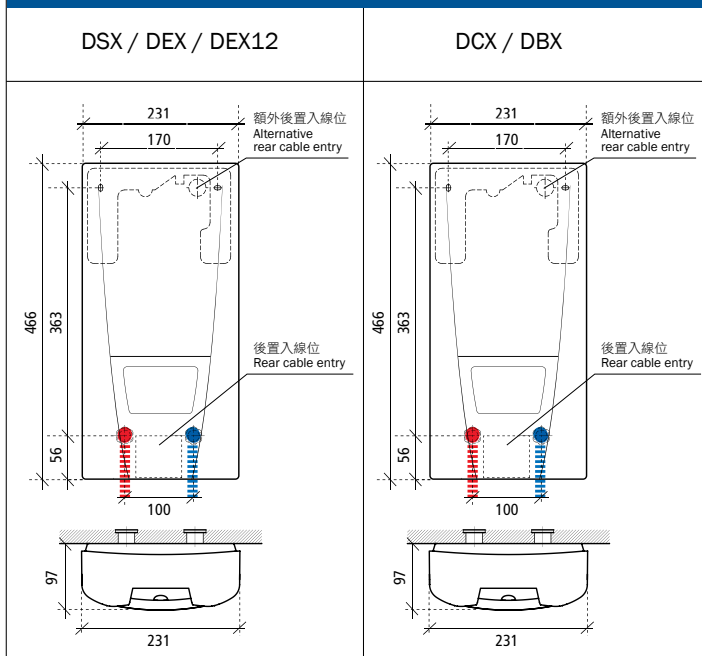

型號 Model	DSX				DEX				DEX12	
電壓 / 頻率 (伏特 / 赫茲) Voltage / Frequency (V/Hz)	380 - 415 V/50 Hz				380 - 400V / 50 Hz				380 - 400V / 50 Hz	
電源 (單相 / 三相) Power Supply (1-Phase / 3-Phase)	三相 3-Phase				三相 3-Phase				單相 1-Phase	
功率 (千瓦) Power Consumption (kW) ⁽¹⁾	16.2 - 19.4	19.0 - 22.6	21.6 - 25.8	24.4 - 27.0	16.2 - 19.4	19.0 - 22.6	21.6 - 25.8	24.4 - 27.0	8.0-9.6	10.5-12.5
電流 (安培) Electrical Current (A)	25-27	29-30	33-36	37-39	25-27	29-31	33-36	37-39	36.4-40	47.7-52.2
最低及最高入水流量要求 (公升/分鐘) Min-Max Flow Rate (L/min)⁽²⁾	2.5-8.0				2.5-8.0 ⁽²⁾				2.5-5.0⁽²⁾	
最高水壓要求 Maximum Water Pressure (bar)	10				10				10	
每分鐘熱水流量 (熱水升溫 Δt=25 K) (公升/分鐘) Hot Water Flow Rate @ Δt=25 K (L/min) ⁽³⁾⁽⁴⁾	9.2	10.7	12.3	13.8	9.2	10.7	12.3	13.8	4.5⁽³⁾	5.9⁽³⁾
可選擇溫度範圍 (°C) Temperature Adjustment Range (°C)	20-60				20-60				20-55	
兼容太陽能系統 Solar-compatible	可 YES 最高入水水溫達70°C Max Inlet temperature 70°C				可 YES 最高入水水溫達70°C Max Inlet temperature 70°C				不可 NO	
尺寸 (毫米) Dimensions (mm)	(H) 466 (W) 231 (D) 97				(H) 466 (W) 231 (D) 97				(H) 466 (W) 231 (D) 97	
注水後重量 (公斤) Net Weight: Full Tank (kg)	4.2				3.7				3.7	
控制 Control	電子控制 Electronic Control				電子控制 Electronic Control				電子控制 Electronic Control	
電源線要求 (平方毫米) Required Cable Size (mm²)	4	4	6	6	4	4	6	6	10	
出入口喉 Inlet / Outlet Water Pipe	1/2"				1/2"				1/2"	
認證 / VDE 防水安全認證 Certification / VDE Approval	CE, CCC, IEC60335-1 (ed.4), IEC60335-2-35 (ed.4), IP 25 / Class 1				CE, CCC, IEC60335-1 (ed.4), IEC60335-2-35 (ed.4), IP 25 / Class 1				CE, CCC, IEC60335-1 (ed.4), IEC60335-2-35 (ed.4), IP 25 / Class 1	
應用 Applications	浴盆、淋浴、鋅盆、洗手盆 Bath, Shower, Kitchen Sink, Wash Basin				浴盆、淋浴、鋅盆、洗手盆 Bath, Shower, Kitchen Sink, Wash Basin				浴盆、淋浴、鋅盆、洗手盆 Bath, Shower, Kitchen Sink, Wash Basin	

1. 具體規定隨當地供電部門的不同而變化，需由有相關資格的電工進行安裝。
   Regulations vary according to the regional power supply authority. Must only be connected by a qualified electrician.
2. 為取得最佳升溫效果，對水流進行了限制。DEX、DCX及DBX內置限流器(8 L/min)。DEX13、DEX12、CEX9及CRX9內置限流器(5 L/min)。Flow is limited in order to obtain optimal temperature increase. DEX, DCX and DBX are inserted with flow limiter 8L/min. CEX13, DEX12, CEX9, and CRX9 are inserted with flow limiter 5L/min.
3. 例如溫度從12°C升至40°C。Temperature increase eg. from 12°C to 40°C.
4. 混合冷水。Mixed water.
5. CEX9及CRX9：例如溫度從20°C升至45°C Temperature increase eg. from 20°C to 45°C。GPI-M6：例如溫度從15°C升至40°C Temperature increase eg. from 15°C to 40°C.